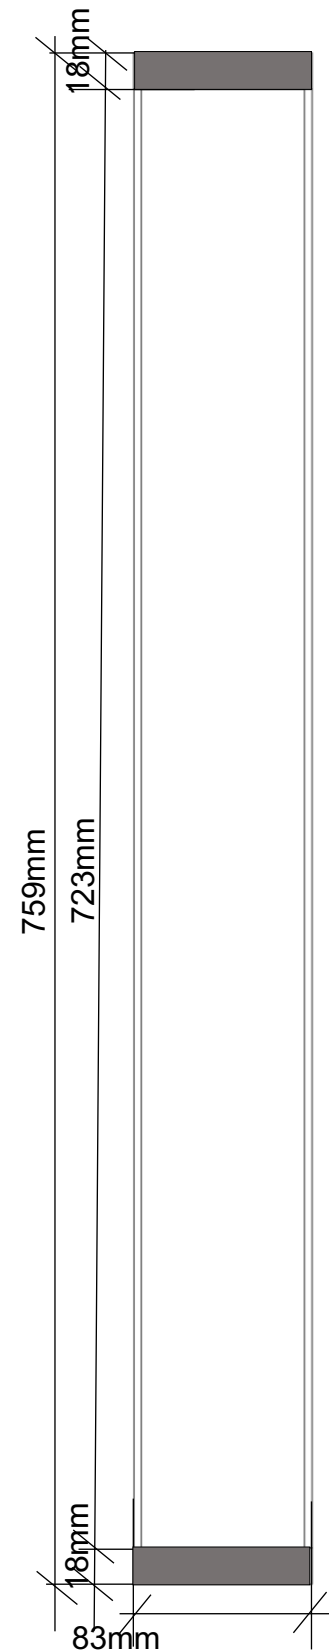

Wood Back Box for STH-LRAD430-EA
- 403 x 759 x 83 mm

01 Back box for LRAD430-EA
Scale: 1:5

02 Section A
Scale: 1:5

03 Front view
Scale: 1:5

04 Perspective
Scale: 1:5

Disclaimer Genesis HTA
This project is a technical guideline
Genesis HTA is not responsible for the execution
Execution should always be by a Certificated partner

COMPANY:
Genesis Home Technology Architects
www.genesis-tech.eu

CREATED BY:
Amanda

QUOTE:

REFERENCE:
STH-WB-GT-430

PARTNER:

BLUEPRINT:
Back box for LRAD430-EA

DATE:
November 24

SCALE:
1:50