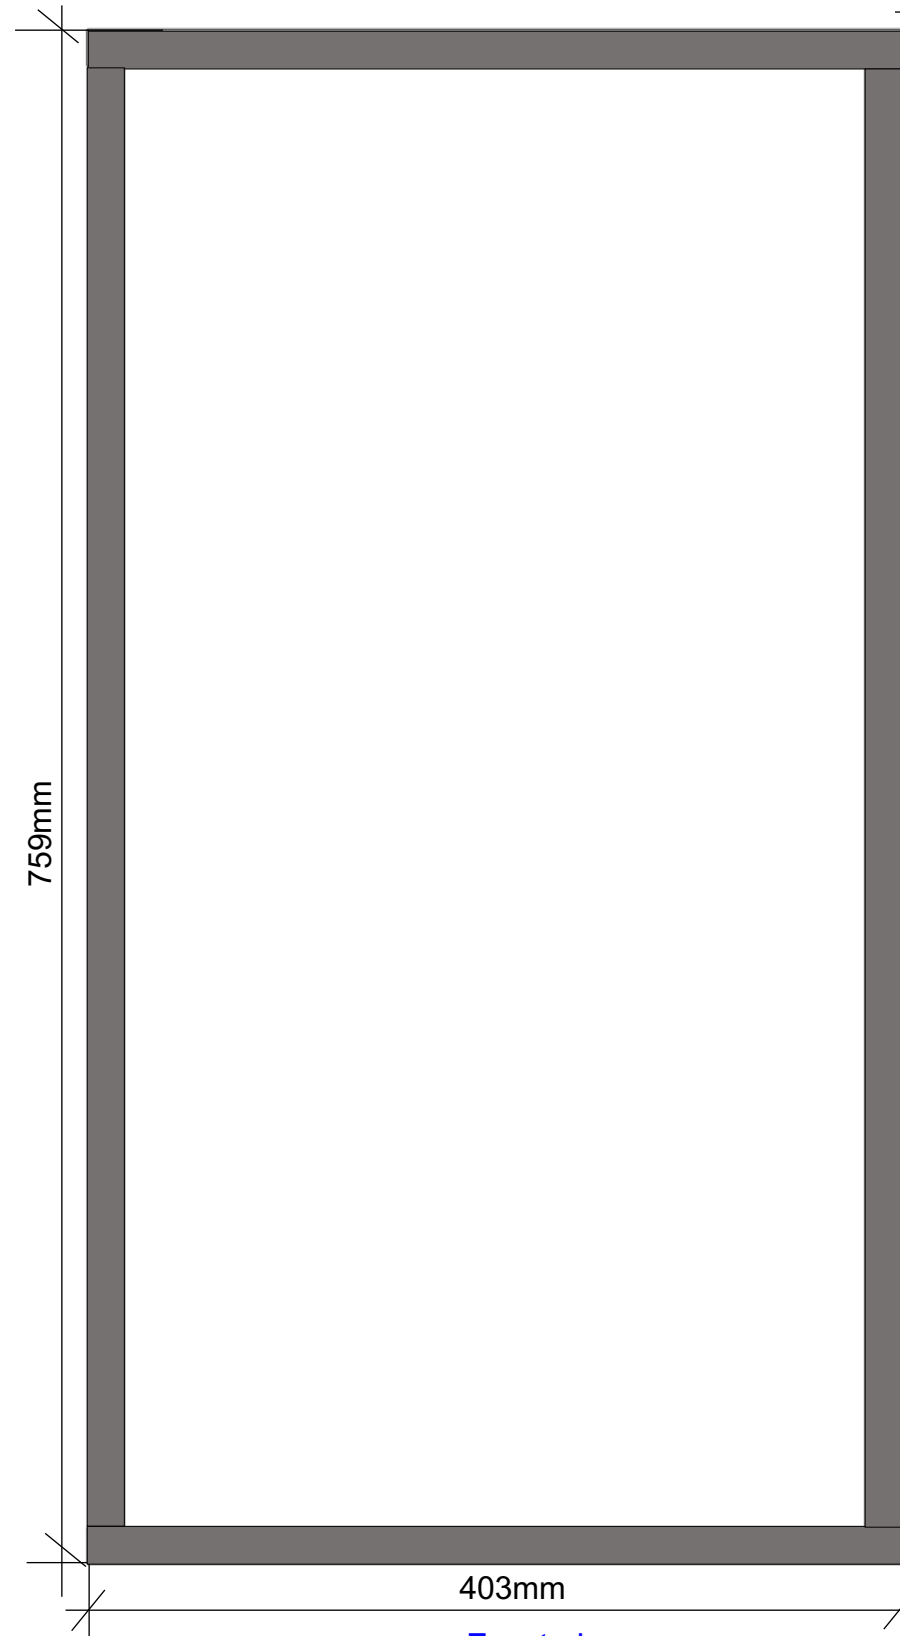

Wood Back Box for STH-LRAD430-EA
- 403 x 759 x 83 mm

01 Back box for LRAD430-EA
Scale: 1:5

02 Section A
Scale: 1:5

03 Front view
Scale: 1:5

04 Perspective
Scale: 1:5

Disclaimer Genesis HTA
This project is a technical guideline
Genesis HTA is not responsible for the execution
Execution should always be by a Certificated partner