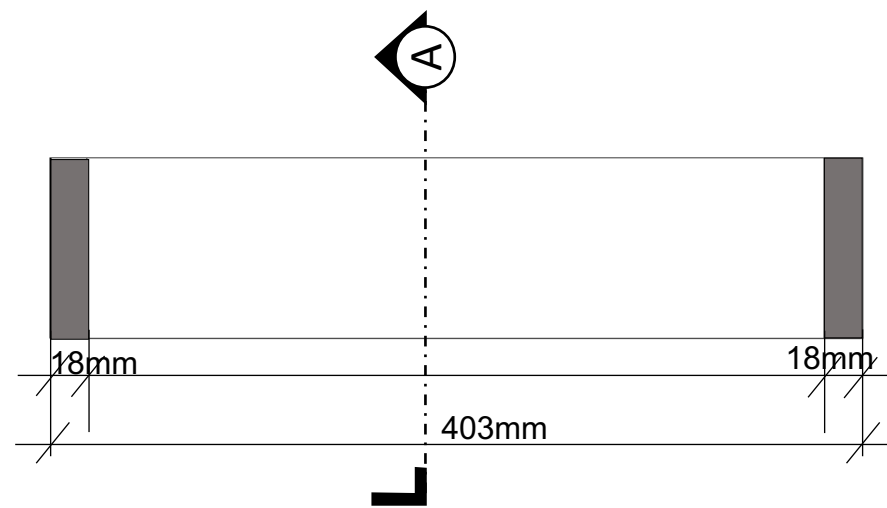

Wood Back Box for STH-LRAD430-EA
- 403 x 759 x 83 mm

01 Back box for LRAD430-EA
Scale: 1:5

02 Section A
Scale: 1:5

03 Front view
Scale: 1:5

04 Perspective
Scale: 1:5

Disclaimer Genesis HTA
This project is a technical guideline
Genesis HTA is not responsible for the execution
Execution should always be by a Certificated partner